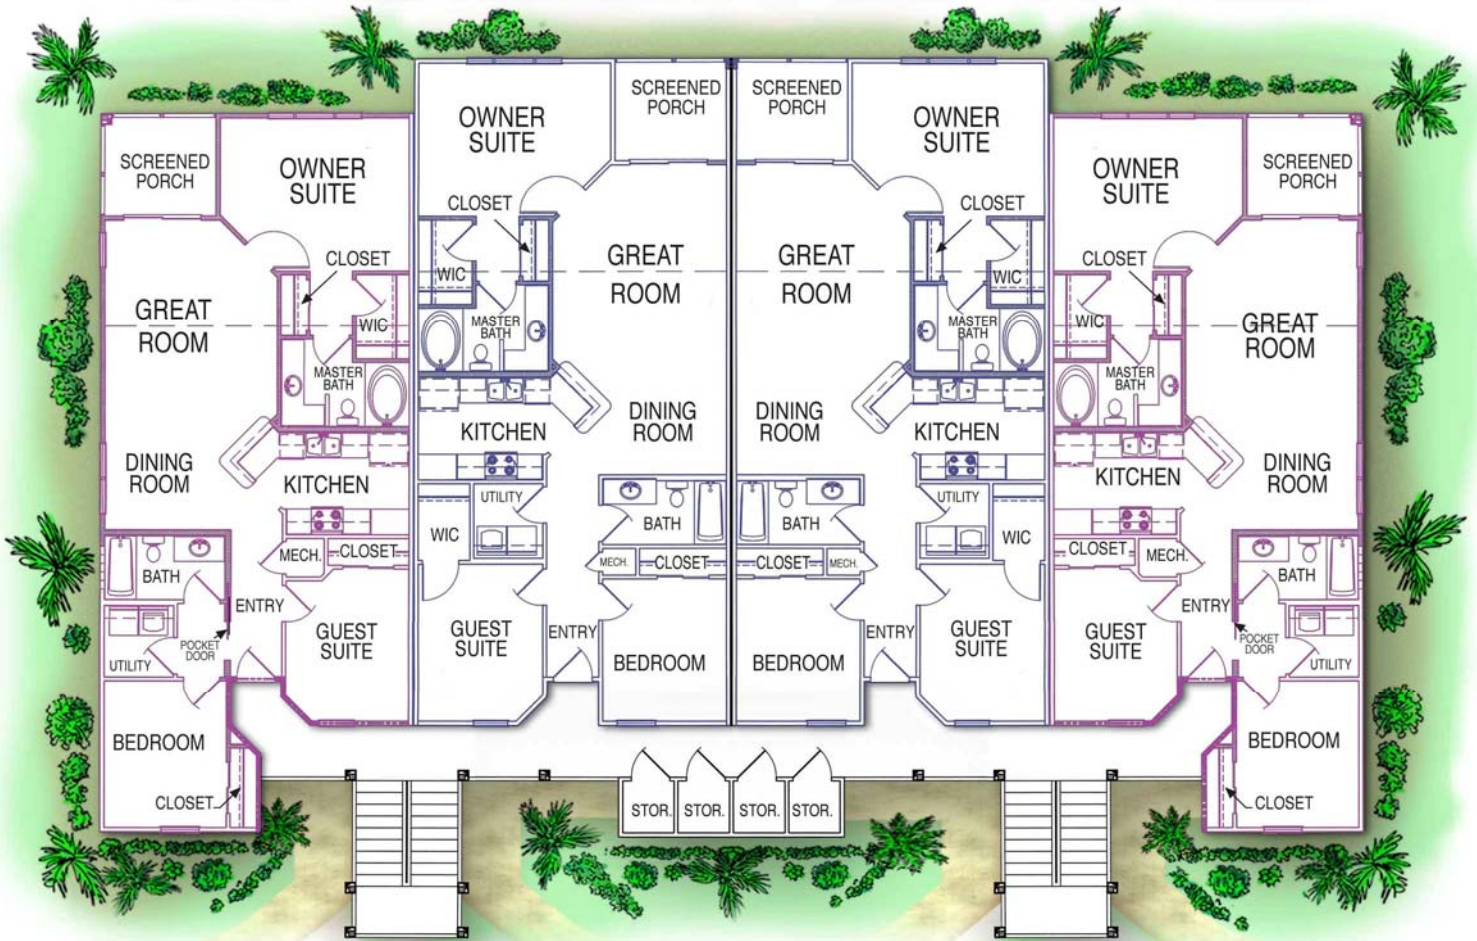

CARE FREE VILLA LIVING OF EXCEPTIONAL VALUE.

NOTE: These drawings are an artist's concept & has been prepared for general illustration purposes only and is subject to change.

3 BEDROOM, 2 BATH VILLAS with outside storage 1263 Total Heated Square Feet

Great Room.....13'6" x 24'3"	Bedroom #1 .....9'8" x 11'4"
Kitchen.....13'6" x 9'	Bedroom #2 .....10' x 11'6"
Screened Porch .....8'8" x 7'8"	Guest Bath.....9'2" x 5"
Master Suite.....14'11" x 12'	Laundry Room.....8' x 5'7"
Master WIC.....4'8" x 6'7"	Outside Storage .....4'10" x 3'3"
Master Bath.....10'1" x 6'8"	<i>Square Footage is approximate.</i>