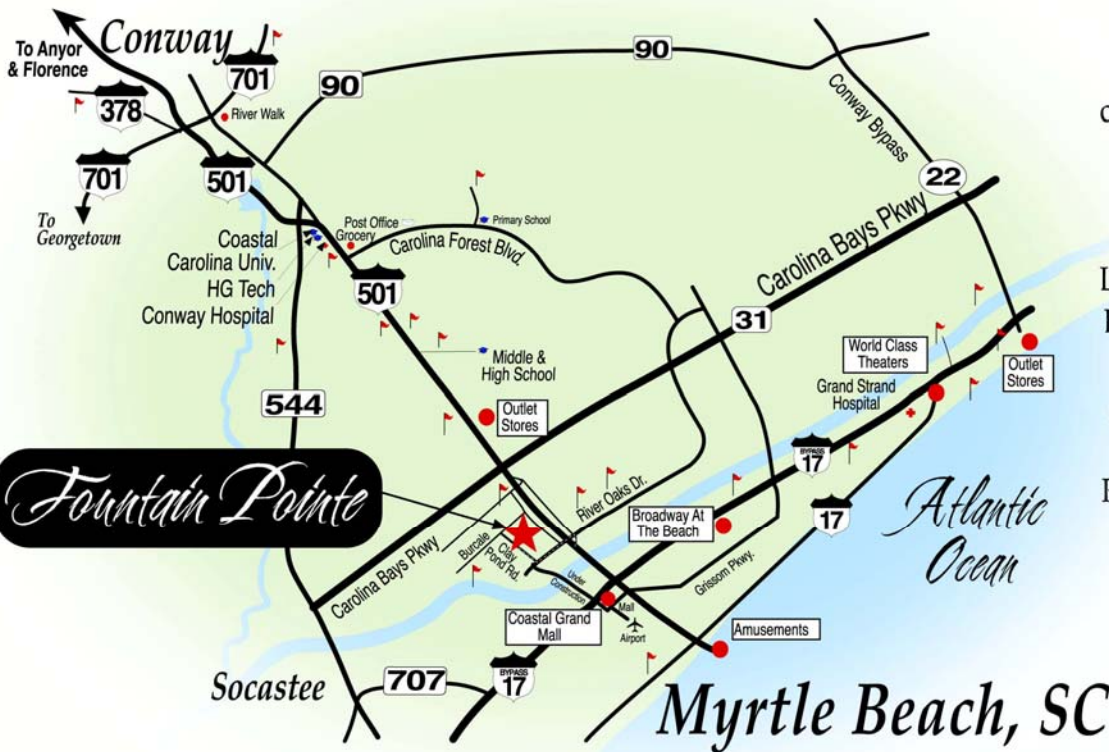

Conveniently Located & Close to All the Excitement.

DIRECTIONS: From Myrtle Beach on US 501 just after crossing Waterway Bridge bare right onto frontage road, toward Dick Scobee Rd. / George Bishop Pkwy. Turn LEFT at light onto Waccamaw Blvd. Turn LEFT at light onto River Oaks Drive, go under overpass then take third right onto Claypond Road. Fountain Pointe will be on your right.